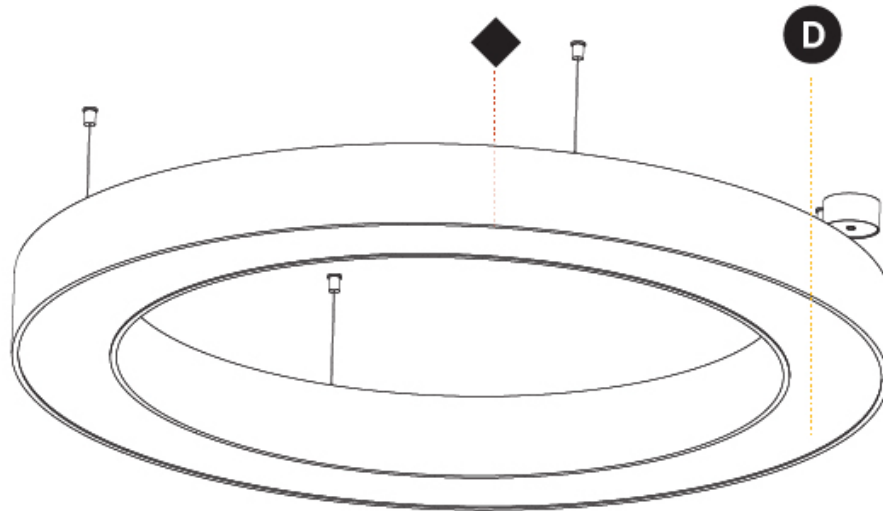

GLORIOUS SUSPENSION

A30231-

PROJECT	_____
TYPE	_____
SPECIFIER	_____
QUANTITY	_____
DATE	_____